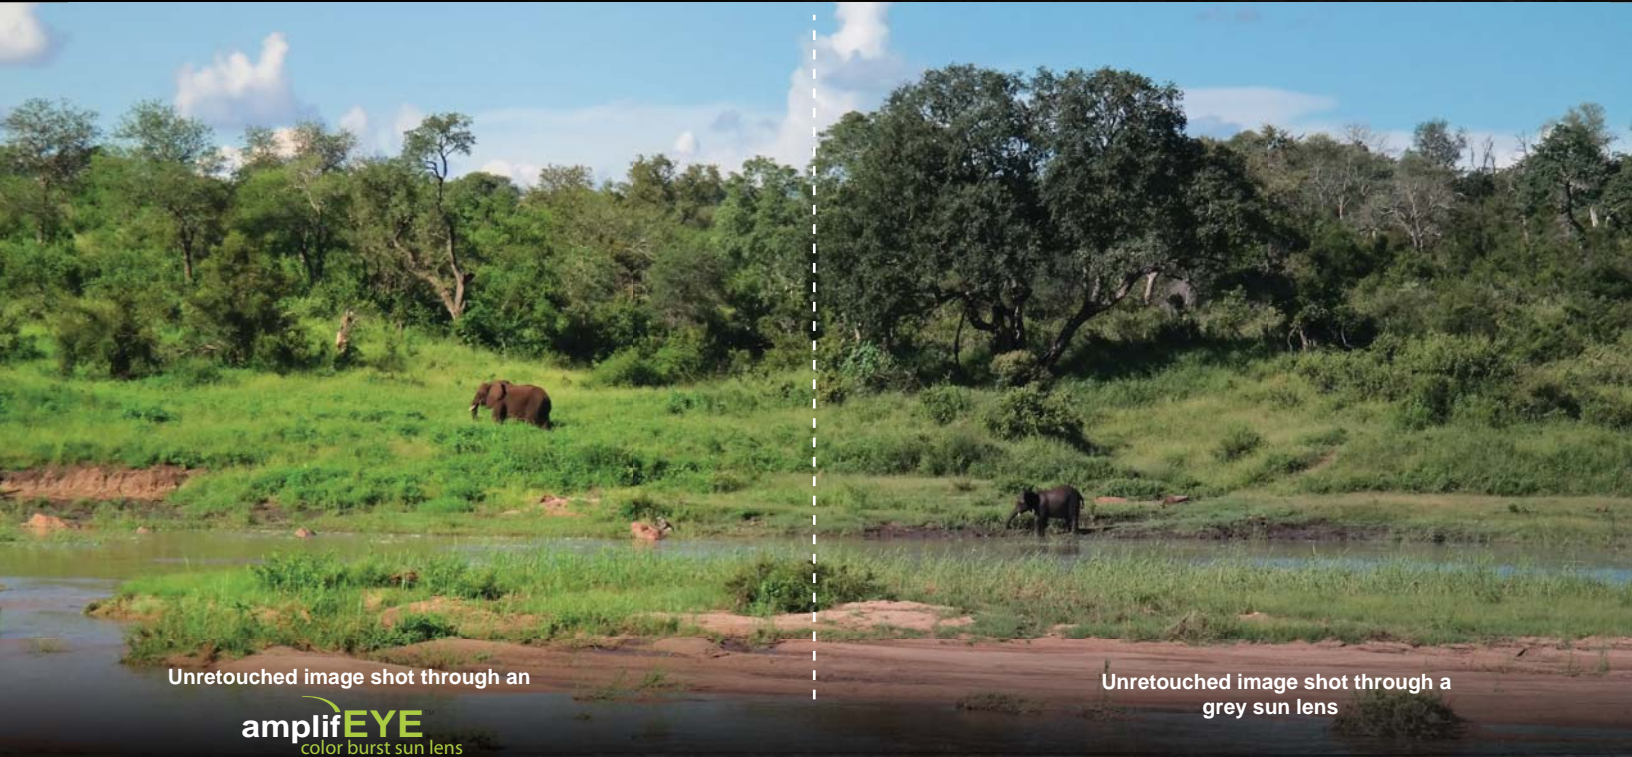

amplifEYE

color burst sun lens

It's like HDR for your EYES!

Through advanced spectral filtration, amplifEYE* lenses selectively block color waves for a more vibrant and saturated view of the world.

Designed for outdoor use, haze and glare are virtually eliminated and color contrast is enhanced for surroundings bursting with color.

Available in plano and SFSV, amplifEYE lenses boost color perception for vivid shades of blue, green, and red.

Plano Availability	Base Curve
Plano 1.56	6 and 8
Plano Polycarbonate 1.58	6

Plano Add-Ons
Back Side AR Coating
Front Side Mirror Coating
Front Side Mirror + Back Side AR Coating
Mirror Colors: Silver, Gold, Lilac, Steel Blue, Inferno, Blue Flash